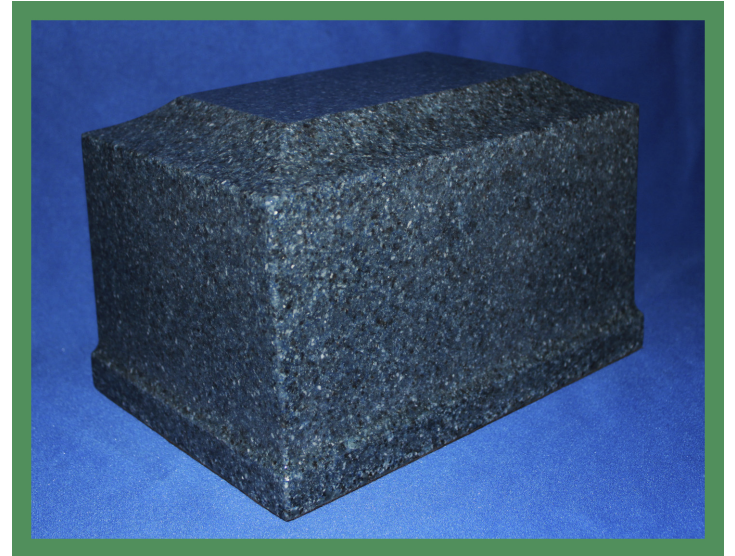

# Rushmore Series

*\* Items May be Personalized for an Additional Charge*

Please contact your local  
Dodge Representative to order  
Or  
Phone toll free: 800-443-6343  
[www.dodgeco.com](http://www.dodgeco.com)  
Fax toll free: 800-443-4034

**Twilight Blue - Cat.# 951102**

**Mist Grey - Cat.# 951101**

**Tuscany Brown - Cat.# 951100**