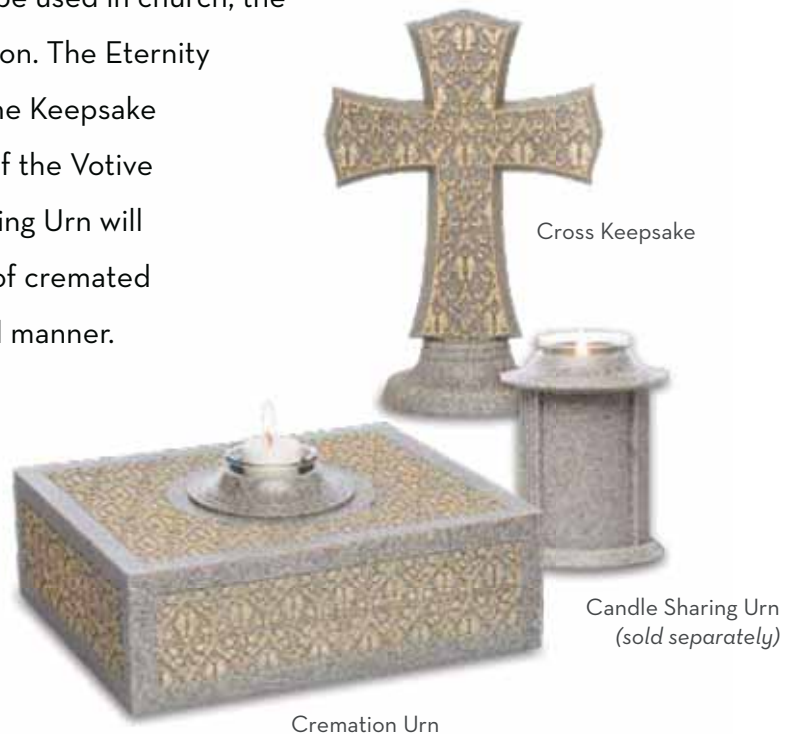

Engraved Space – 5 7/8" x 1"
(smaller when picture added)

Sublimated Picture – 1 7/8" x 1 5/8" Oval

Cross Keepsake - Tanzanite 950904
Cremation Urn - Tanzanite 950909

ETERNITY URNS

The Eternity Series, crafted from cast stone, offers four options for Memorialization.

The Eternity Set includes a **Cross Keepsake**, a **Cremation Urn**, and a **Votive Candle Insert**.

The Cross Keepsake has a highlighted filigree on one side and the other side can be engraved with a choice of name and date, a favorite verse, or biblical passage and have a sublimated photograph applied. When placed atop the Eternity Cremation Urn, the result is a striking presentation that can be used in church, the funeral home, or any other service location. The Eternity Cremation Urn's recessed top secures the Keepsake Cross in place or allows for the display of the Votive Candle Insert. The Eternity Candle Sharing Urn will allow the family to keep a small portion of cremated remains at home in a simple yet dignified manner.